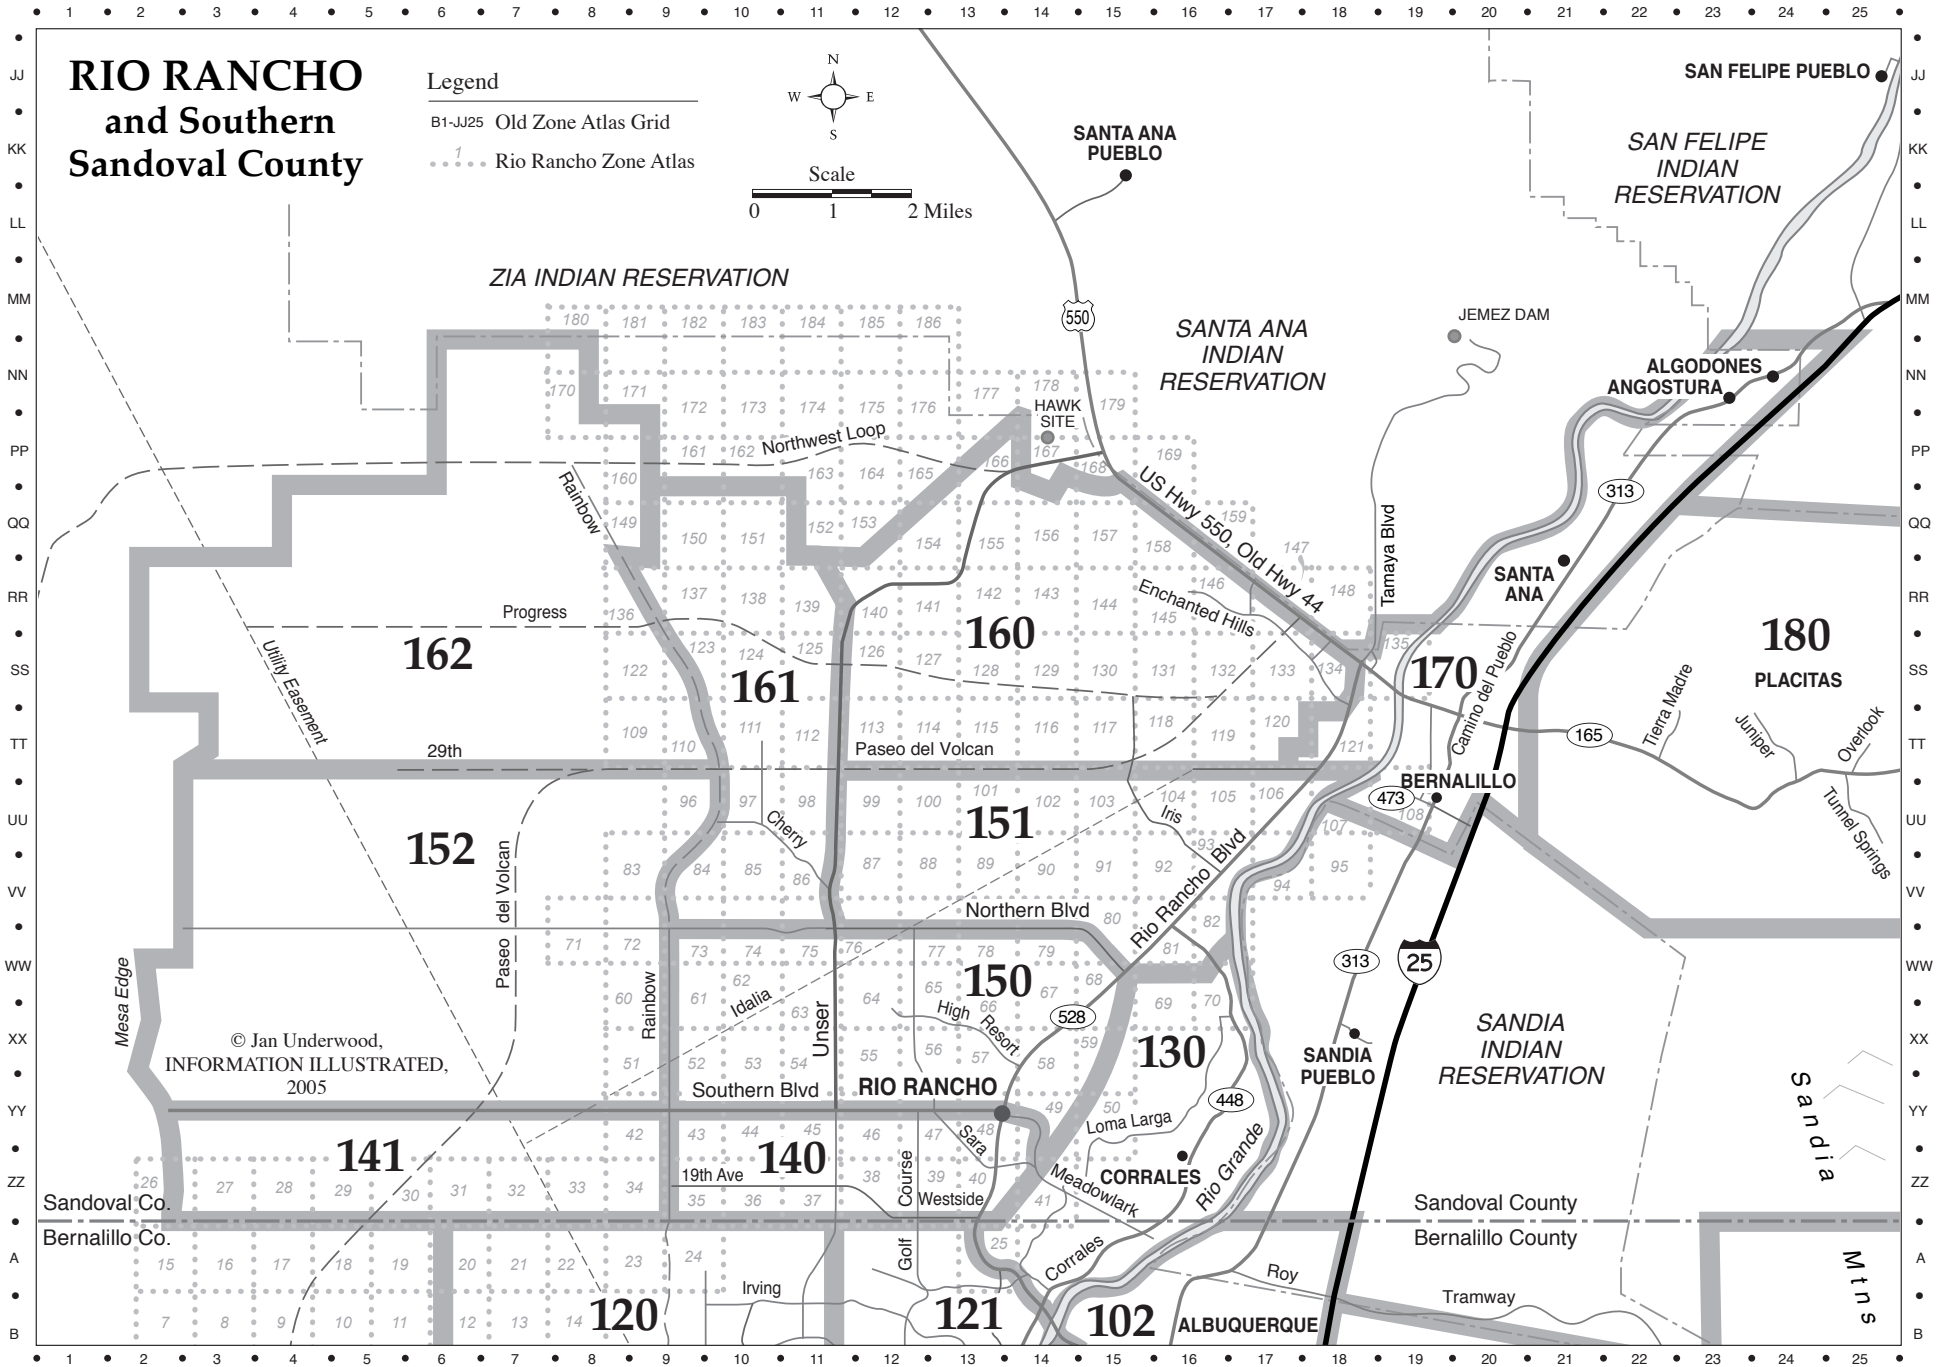

# RIO RANCHO and Southern Sandoval County

## Legend

- B1-JJ25 Old Zone Atlas Grid
- ..... Rio Rancho Zone Atlas

© Jan Underwood,  
INFORMATION ILLUSTRATED,  
2005

Sandia  
Mtns