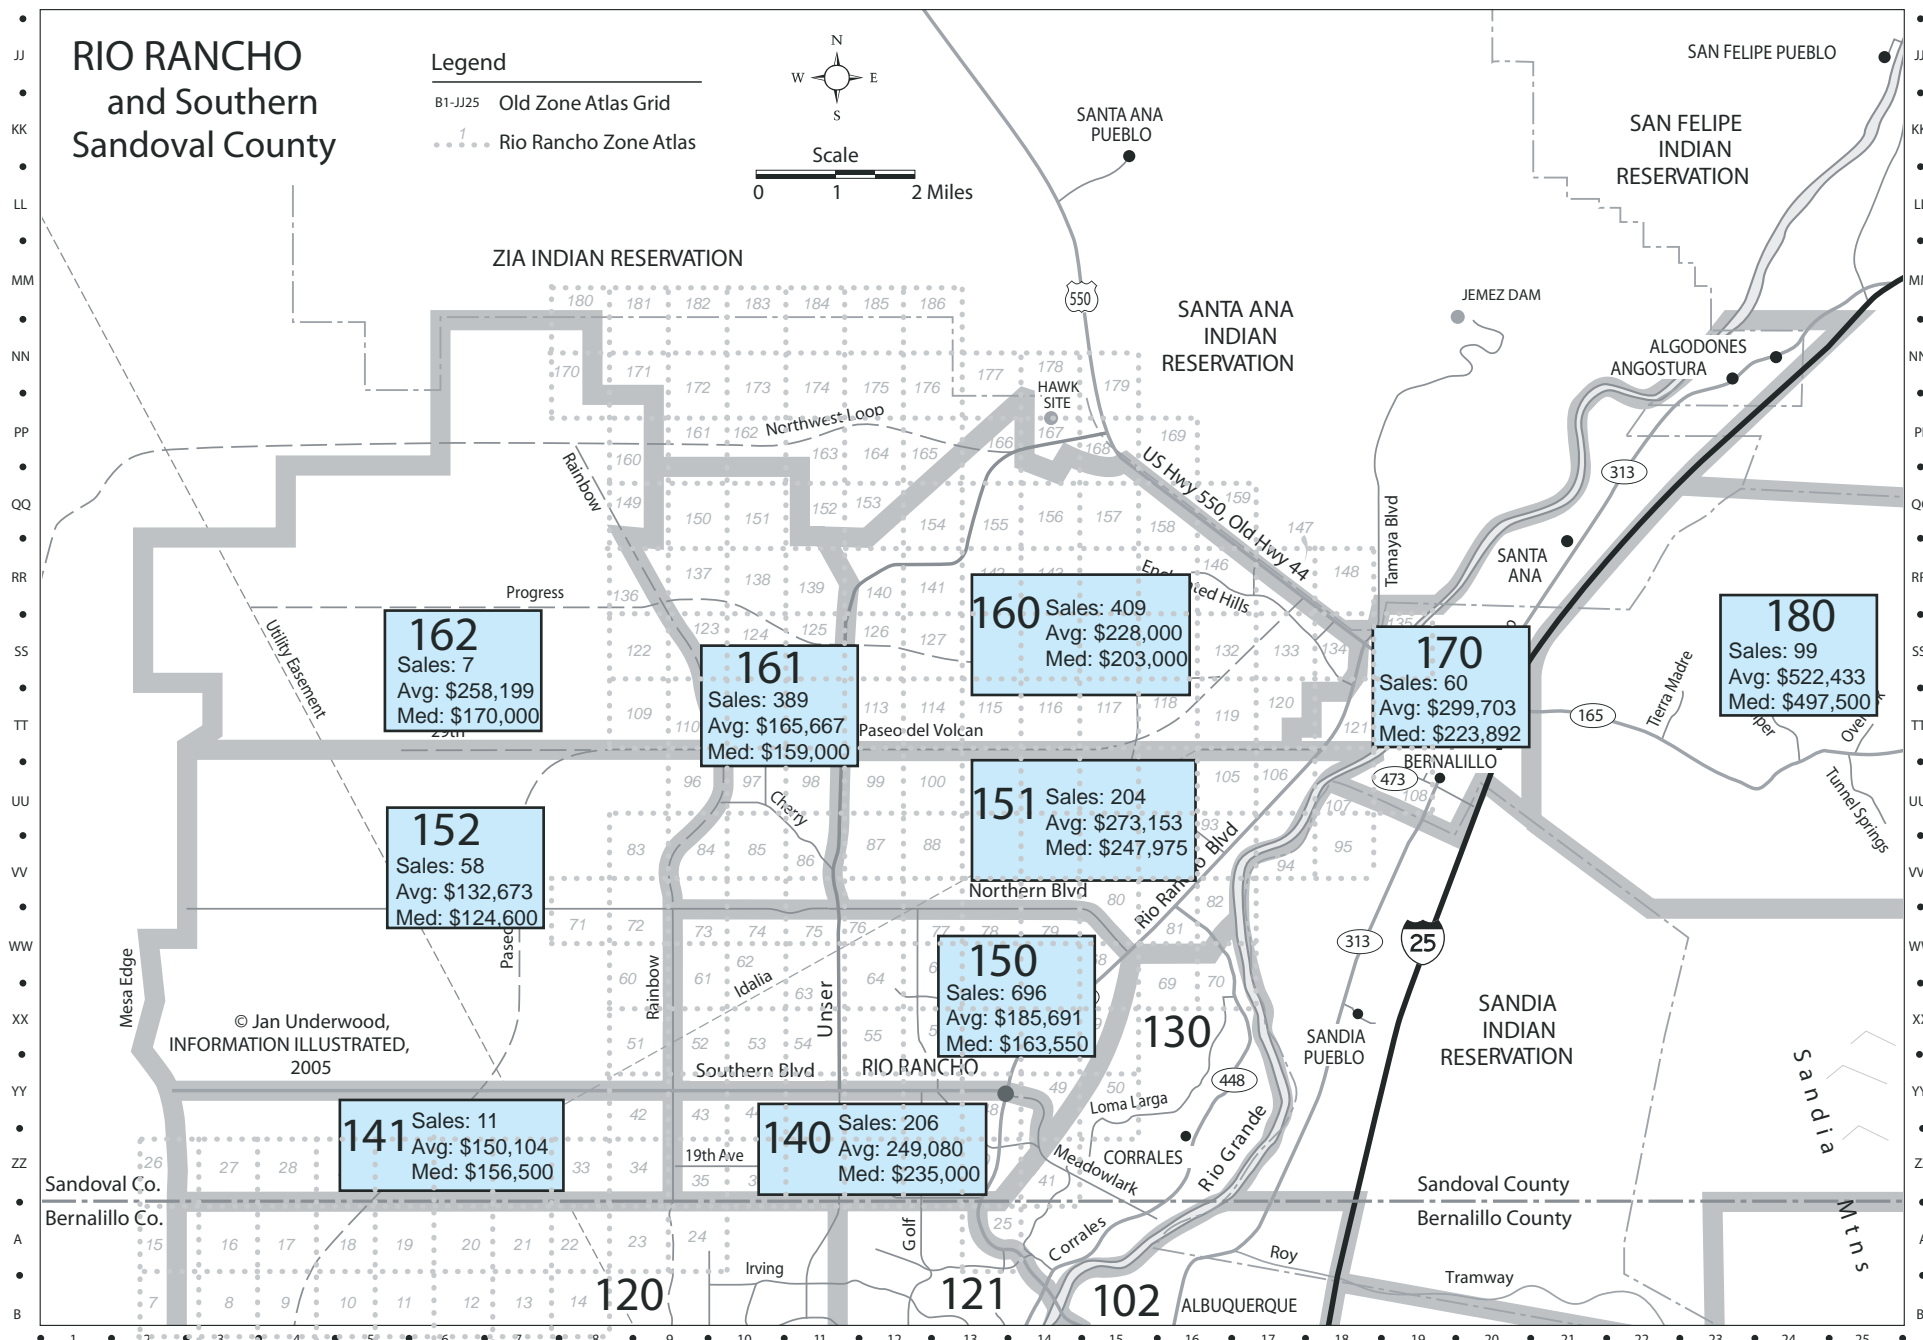

RIO RANCHO and Southern Sandoval County

Legend
 B1-JJ25 Old Zone Atlas Grid
 ...1... Rio Rancho Zone Atlas

© Jan Underwood,
 INFORMATION ILLUSTRATED,
 2005

Sandoval Co.
 Bernalillo Co.

SANDIA INDIAN RESERVATION
 Sandoval County
 Bernalillo County

Sandia Mtns